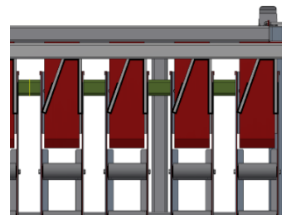

## Wing commission trolley for door leaves and wings

### RU-FKW-R

The commission trolley for safe transport

The **RU-FKW-R** was specially developed for the safe, gentle, clear and ergonomic transport of assembled door leaves. With assembled handle sets and handles, element widths of up to 200 mm are possible.

#### Features:

- Suitable for doors with handles up to 200 mm wide
- 8 compartments with variable width (40–100 mm)
- Sturdy dividers in two heights (500 mm / 1400 mm)
- Gentle PVC rollers for easy handling
- Secure transport lock with fixing board